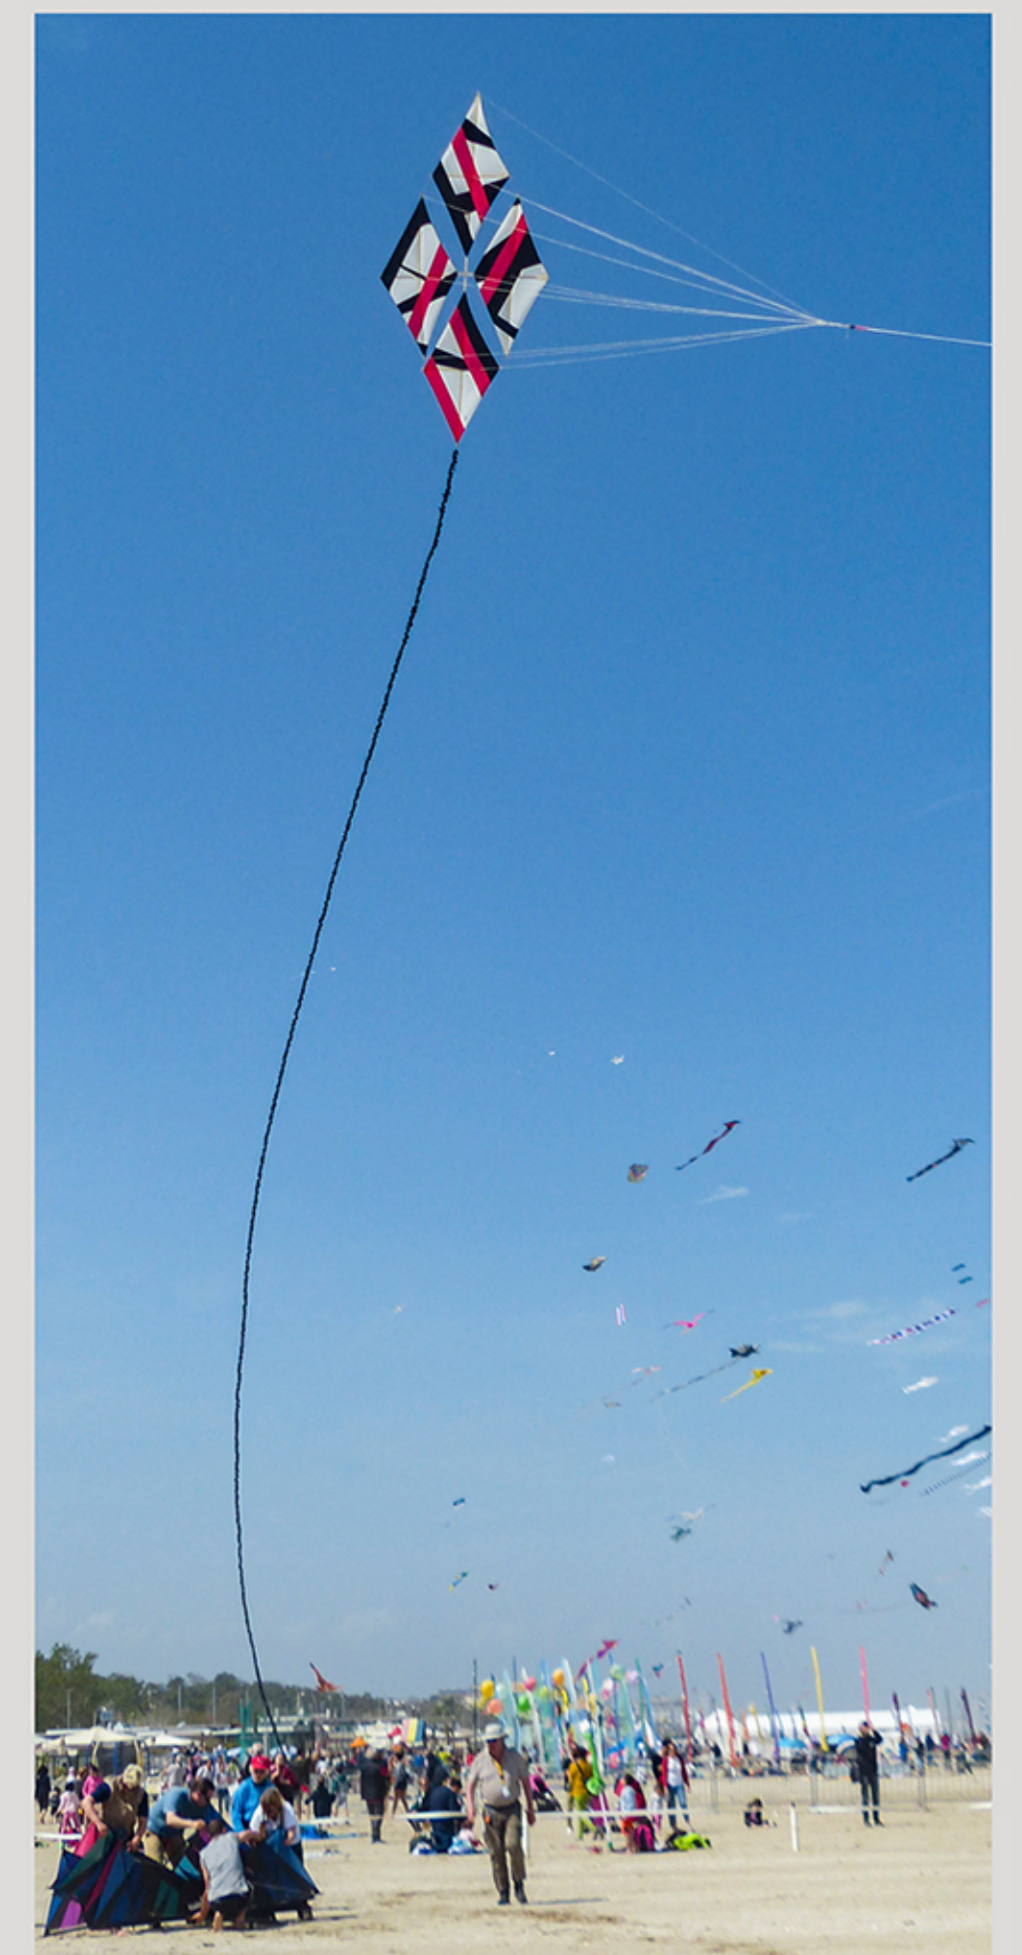

Jørgen Møeller Hansen Della Porta: Four rhomboids 1993
402 x 202 cm Photo Marian Linford Cervia Italy 2019