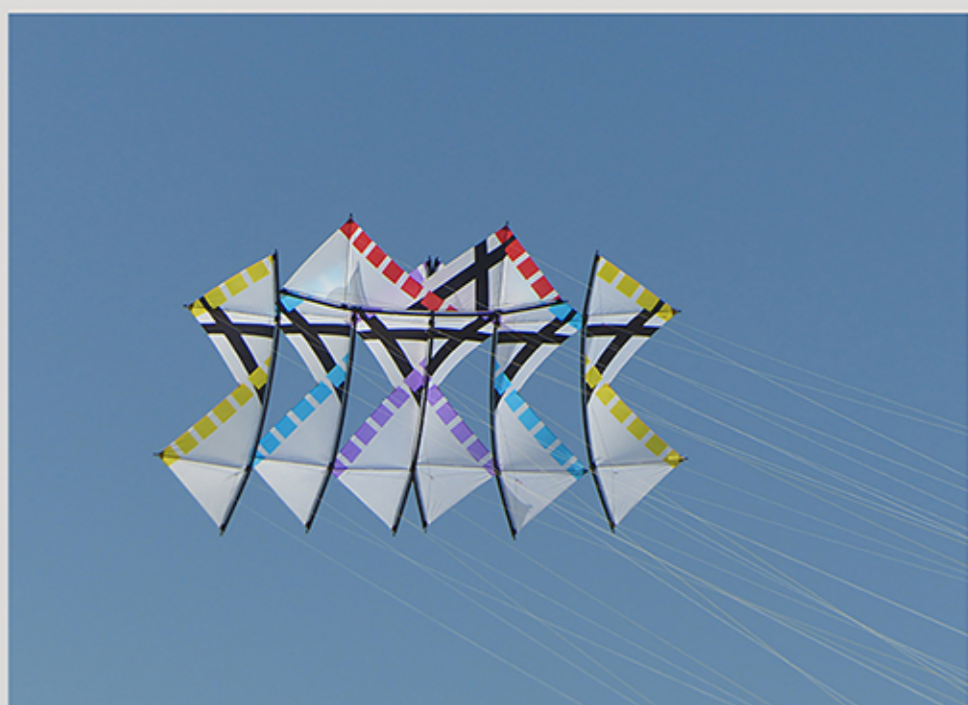

Jørgen Møeller Hansen 1994 design for Revolution 1
(Zen format remade 2018) Photo Marian Linford Cervia Italy 2018